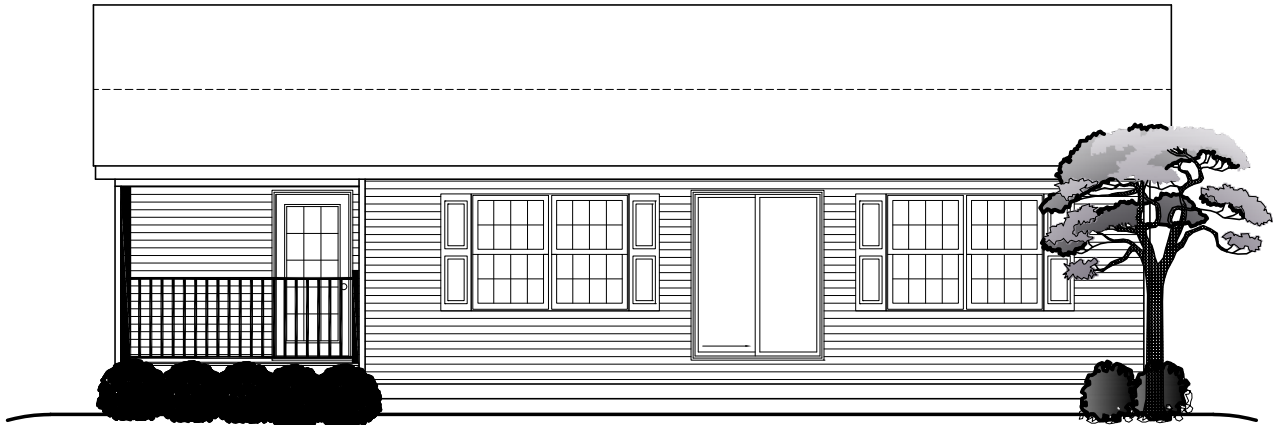

# Ranch

Front Elevation

Rear Elevation

R13618B

**prestige** *We're built differently.*  
HOMES

Size: 42' X 28'  
Perimeter: 140 lineal feet  
Area: 1096 square feet

506-433-9130

[www.prestigehomes.ca](http://www.prestigehomes.ca)

DISCLAIMER: The above information is for marketing purposes only. All dimensions are approximate. Plan & elevation may show optional features.