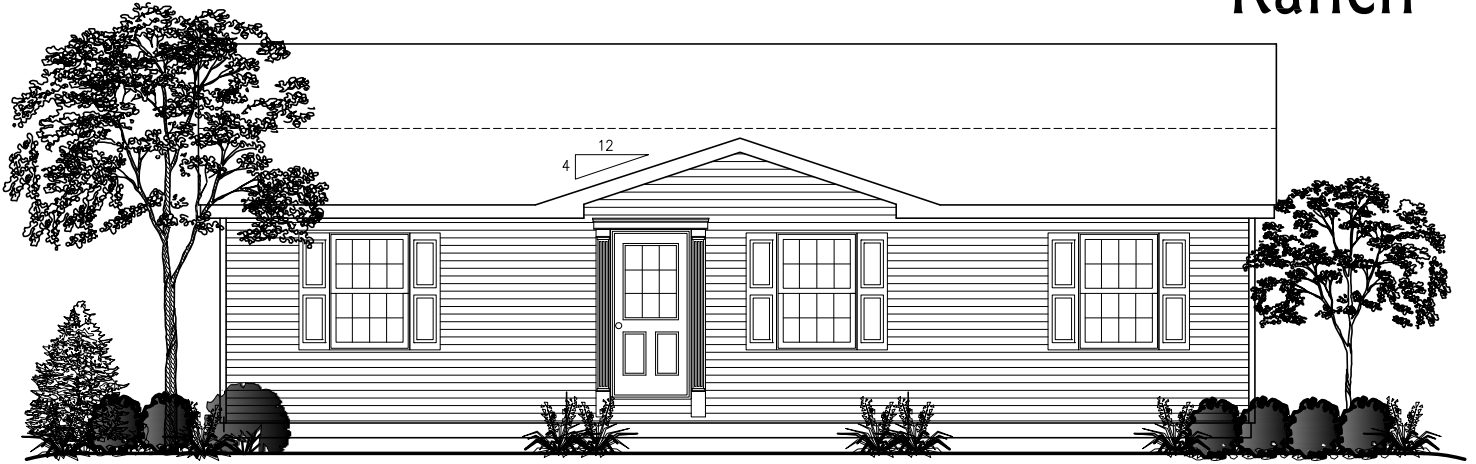

# Ranch

Front Elevation

Rear Elevation

R13618B

**prestige** *We're built differently.*  
HOMES

Size: 42' X 28'  
Perimeter: 140 lineal feet  
Area: 1096 square feet

506-433-9130

[www.prestigehomes.ca](http://www.prestigehomes.ca)

DISCLAIMER: The above information is for marketing purposes only. All dimensions are approximate. Plan & elevation may show optional features.