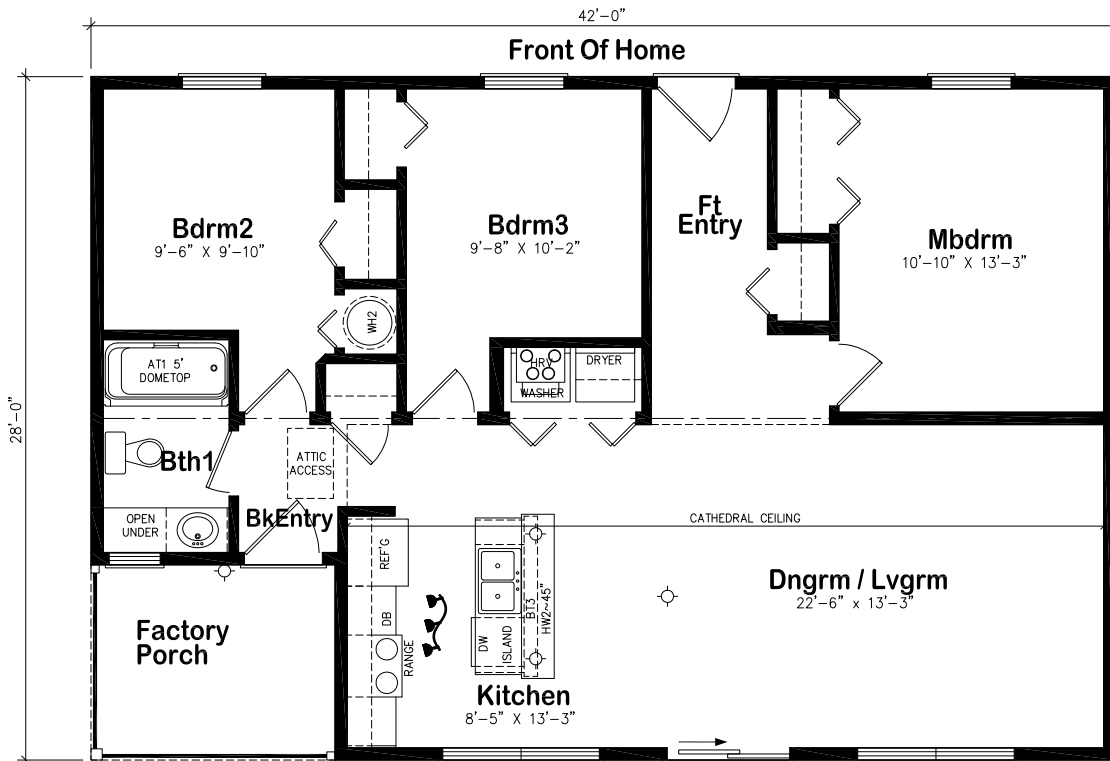

# Ranch

Front Elevation

Rear Elevation

R13618B

**prestige** *We're built differently.*  
HOMES

Size: 42' X 28'  
Perimeter: 140 lineal feet  
Area: 1096 square feet

506-433-9130

[www.prestigehomes.ca](http://www.prestigehomes.ca)

DISCLAIMER: The above information is for marketing purposes only. All dimensions are approximate. Plan & elevation may show optional features.